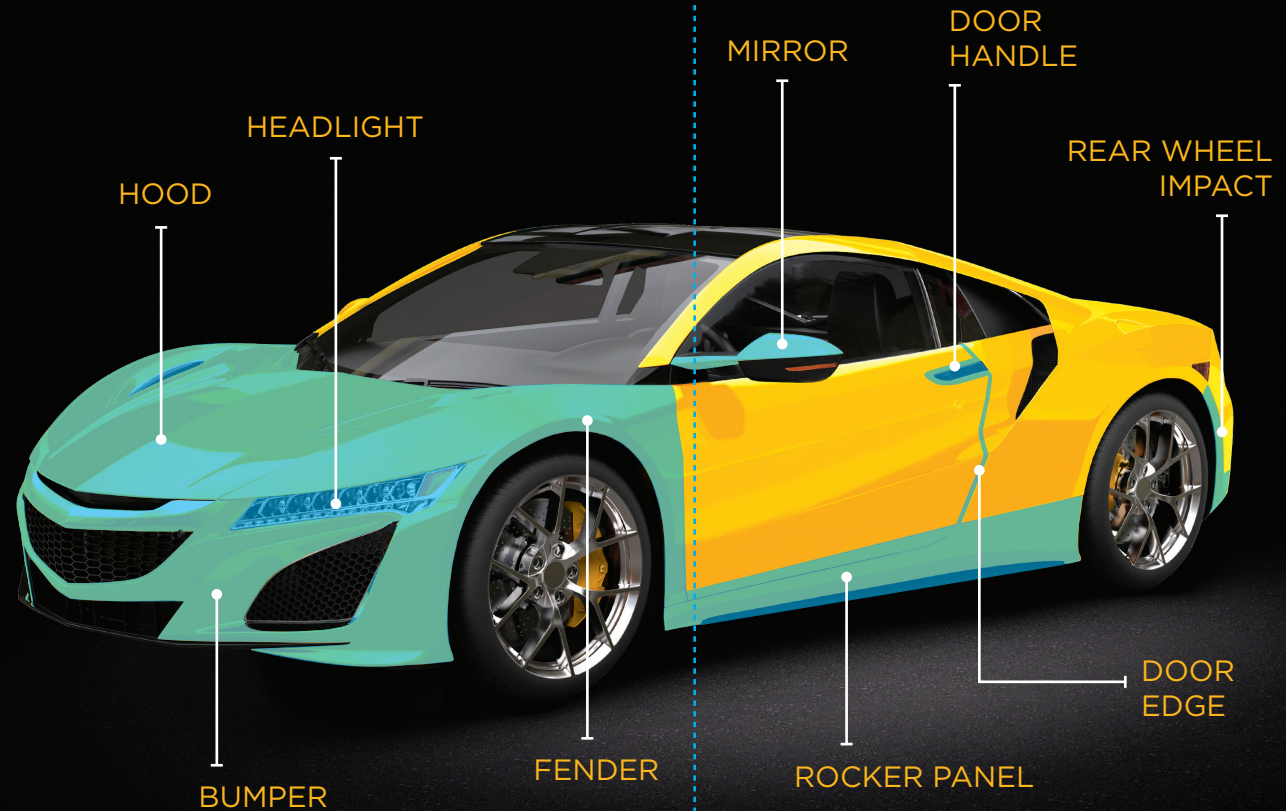

NORMAL WEAR ON 5-YEAR OLD PAINT

**WITH XPEL
PAINT PROTECTION**

**WITHOUT XPEL
PAINT PROTECTION**

**COMPLETE PROTECTION
UNSEEN**

BACKED BY OUR COMPREHENSIVE
10-YEAR WARRANTY

XPEL.COM/COVERED

WILL MY VEHICLES PAINT FADE OR LOOK DIFFERENT WHEN THE FILM IS REMOVED?